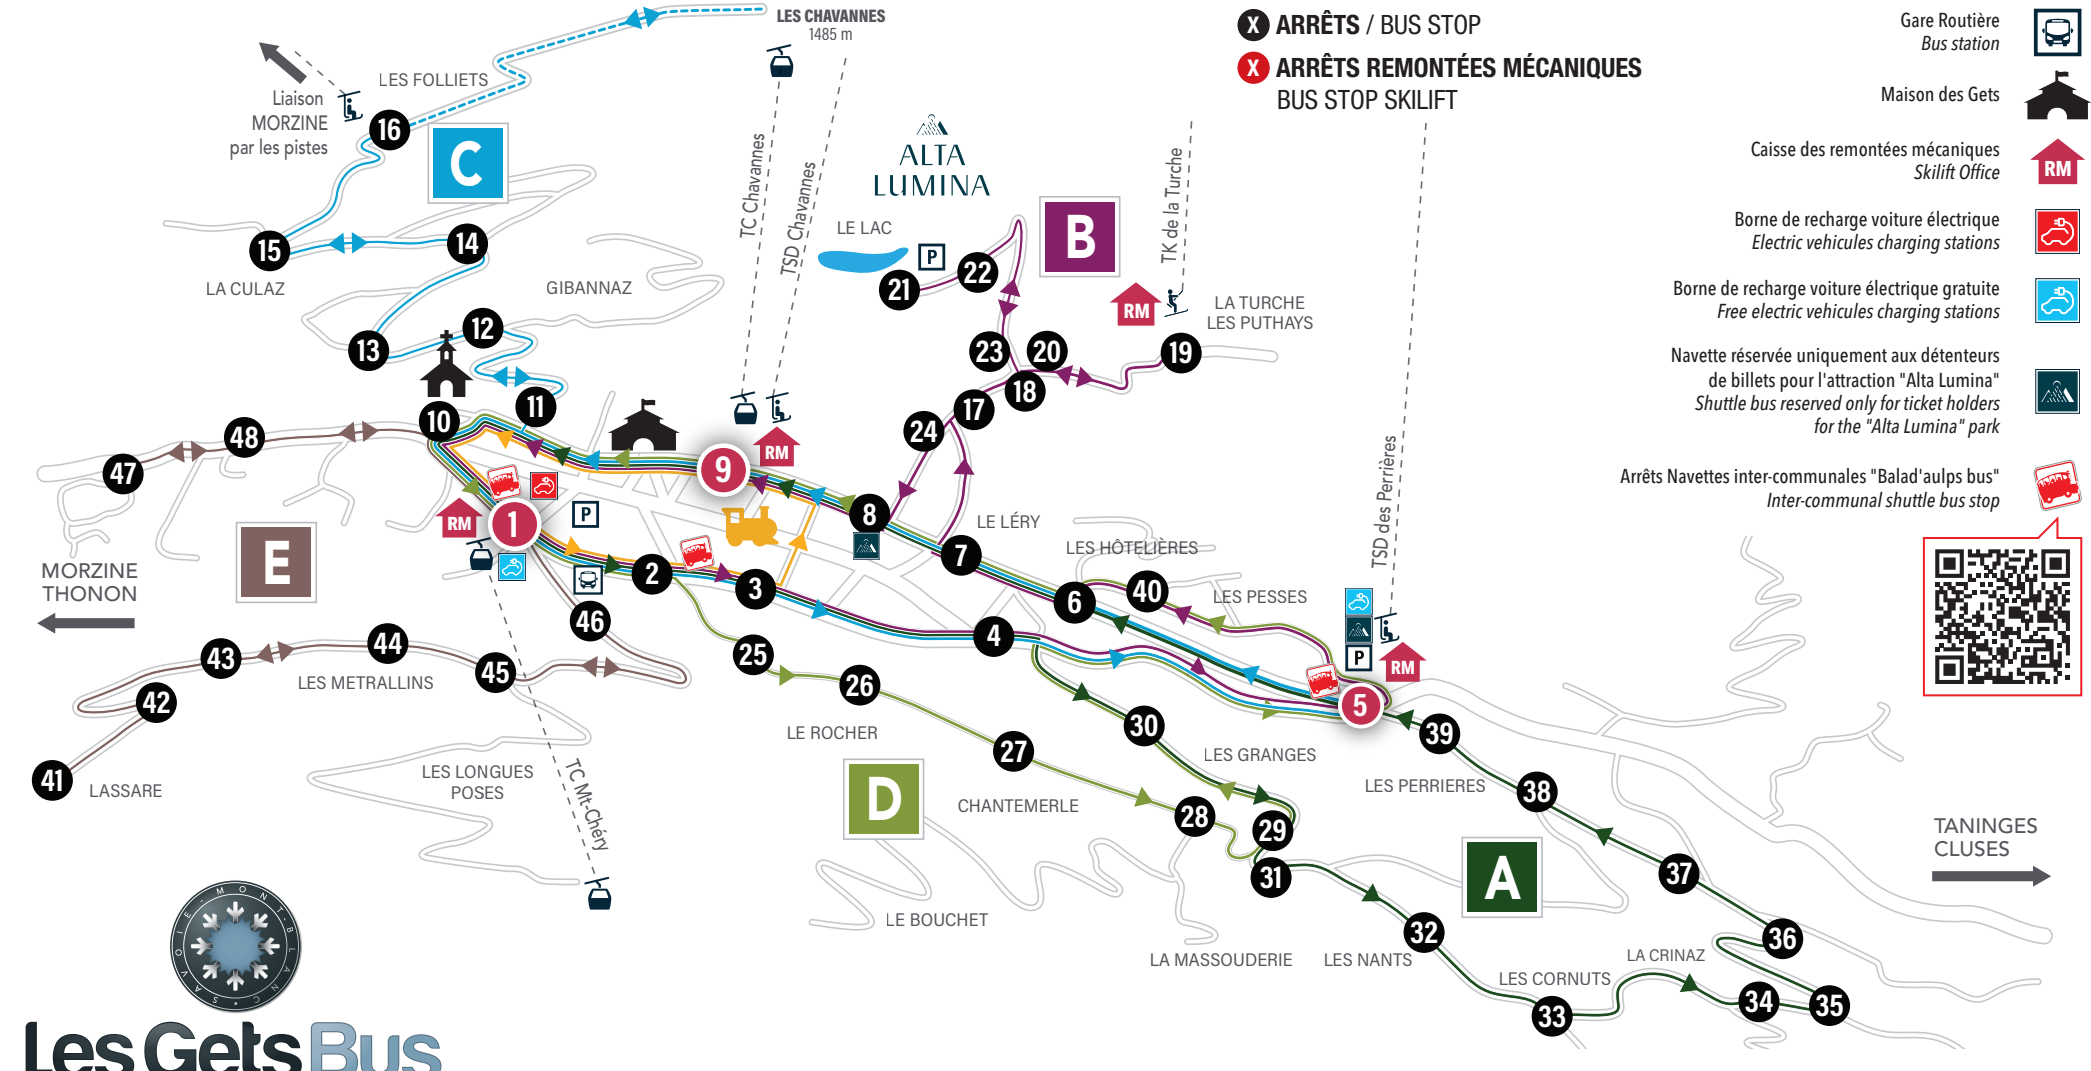

PETITS-TRAINS TC CHAVANNES TC MONT-CHÉRY De 9h à 13h15 et de 14h15 à la fermeture des pistes. From 9 am to 1.15 pm and from 2.15 pm until closure of the pistes.

1 à 2 petits-trains effectuent la liaison entre la télécabine des CHAVANNES et la télécabine du MONT-CHÉRY. Ne circulent pas en cas de fortes chutes de neige. 1 or 2 little trains runs between the MONT-CHÉRY cable car and the CHAVANNES cable car. Does not operate in case of heavy snowfall.

LIGNE A CENTRE -> LES CORNUTS -> PARKING PERRIÈRES

Table with 10 columns for stops and 24 rows for departure times. Includes 'TOUTES LES 30 mn' and 'EVERY 30 mn'.

LIGNE B LA TURCHE -> CENTRE -> PARKING PERRIÈRES

Table with 18 columns for stops and 24 rows for departure times. Includes 'TOUTES LES 30 mn' and 'EVERY 30 mn'.

LIGNE C CENTRE -> PARKING PERRIÈRES -> LES FOLLIETS

Table with 16 columns for stops and 24 rows for departure times. Includes 'TOUTES LES 30 mn' and 'EVERY 30 mn'.

LIGNE D CENTRE -> LE ROCHER -> PARKING PERRIÈRES

Table with 10 columns for stops and 24 rows for departure times. Includes 'TOUTES LES 20 mn' and 'EVERY 20 mn'.

LIGNE E LASSARE -> TC MT-CHÉRY -> LES NANTS